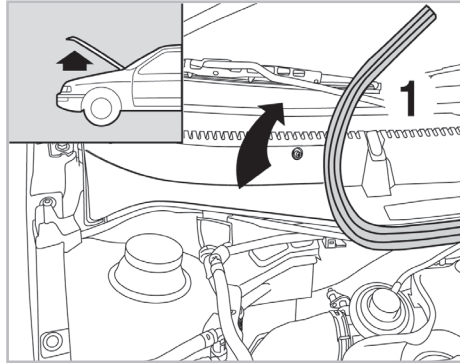

SUPREME

with anti-allergen properties

FOR SEAT

CORDOBA A/C+/- (09/02 >) / IBIZA A/C+/- (09/01 > 01/12)

701009
FH 2009

PCA

WANT TO KNOW MORE?

www.valeo-techassist.com