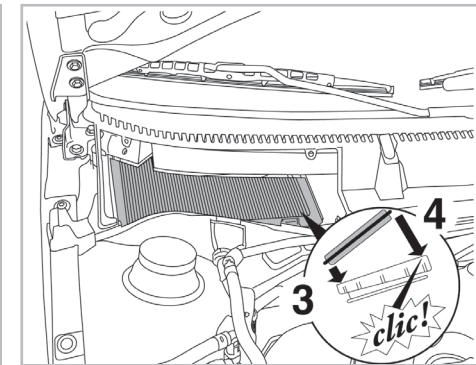

SUPREME

with anti-allergen properties

FOR SEAT

CORDOBA A/C+/- (09/02 >) / IBIZA A/C+/- (09/01 > 01/12)

701009
FH 2009

PCA

WANT TO KNOW MORE?

www.valeo-techassist.com