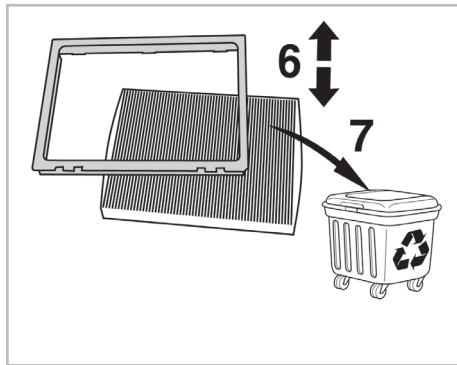

SUPREME

with anti-allergen properties

FOR SEAT

CORDOBA A/C+/- (09/02 >) / IBIZA A/C+/- (09/01 > 01/12)

701009
FH 2009

PCA

WANT TO KNOW MORE?

www.valeo-techassist.com

Valeo Service - Société par Actions Simplifiée - Capital de 12 900 000 € - 70, rue Pleyel, 93285 Saint-Denis Cedex - France - B 306 486 408 RCS Bobigny

SUPREME

with anti-allergen properties

FOR VOLKSWAGEN POLO A/C+/- (06/10 >)