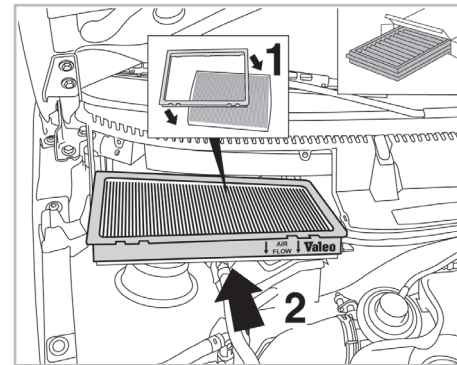

SUPREME

with anti-allergen properties

FOR SEAT

CORDOBA A/C+/- (09/02 >) / IBIZA A/C+/- (09/01 > 01/12)

701009
FH 2009

PCA

WANT TO KNOW MORE?

www.valeo-techassist.com