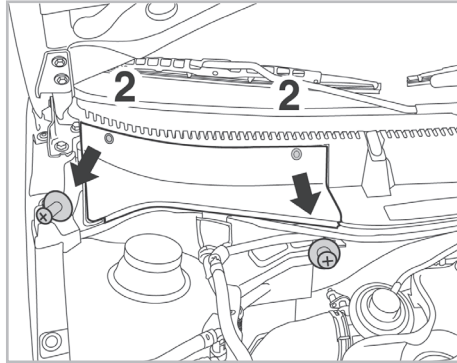

SUPREME

with anti-allergen properties

FOR SEAT

CORDOBA A/C+/- (09/02 >) / IBIZA A/C+/- (09/01 > 01/12)

701009
FH 2009

PCA

WANT TO KNOW MORE?

www.valeo-techassist.com