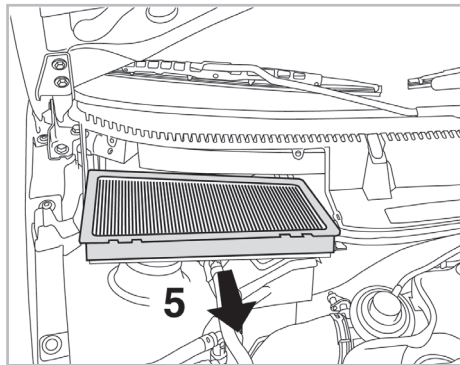

SUPREME

with anti-allergen properties

FOR SEAT

CORDOBA A/C+/- (09/02 >) / IBIZA A/C+/- (09/01 > 01/12)

701009
FH 2009

PCA

WANT TO KNOW MORE?

www.valeo-techassist.com