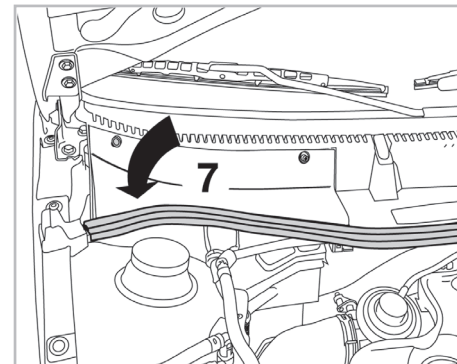

SUPREME

with anti-allergen properties

FOR SEAT

CORDOBA A/C+/- (09/02 >) / IBIZA A/C+/- (09/01 > 01/12)

701009
FH 2009

PCA

WANT TO KNOW MORE?

www.valeo-techassist.com