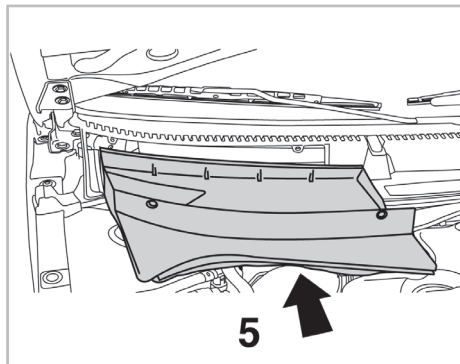

SUPREME

with anti-allergen properties

FOR SEAT

CORDOBA A/C+/- (09/02 >) / IBIZA A/C+/- (09/01 > 01/12)

701009
FH 2009

PCA

WANT TO KNOW MORE?

www.valeo-techassist.com