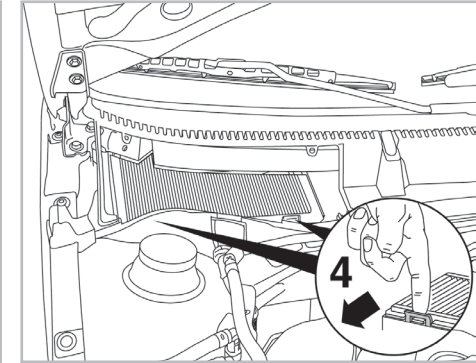

SUPREME

with anti-allergen properties

FOR SEAT

CORDOBA A/C+/- (09/02 >) / IBIZA A/C+/- (09/01 > 01/12)

701009
FH 2009

PCA

WANT TO KNOW MORE?

www.valeo-techassist.com