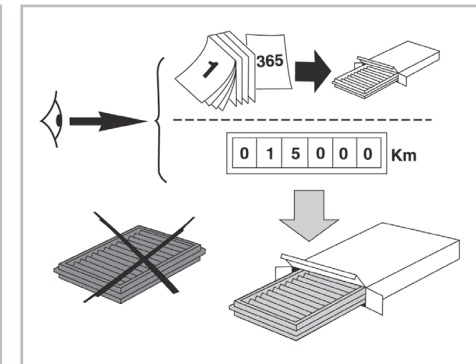

SUPREME

with anti-allergen properties

FOR SEAT

CORDOBA A/C+/- (09/02 >) / IBIZA A/C+/- (09/01 > 01/12)

701009
FH 2009

PCA

WANT TO KNOW MORE?

www.valeo-techassist.com