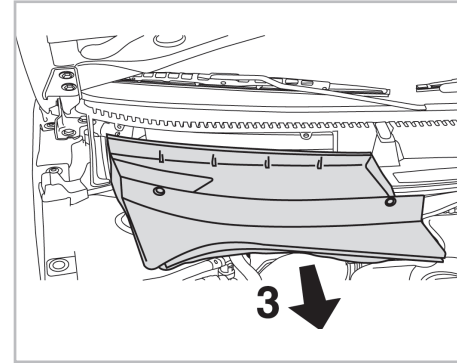

SUPREME

with anti-allergen properties

FOR SEAT

CORDOBA A/C+/- (09/02 >) / IBIZA A/C+/- (09/01 > 01/12)

701009
FH 2009

PCA

WANT TO KNOW MORE?

www.valeo-techassist.com