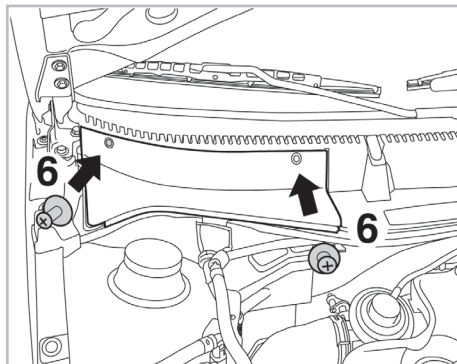

SUPREME

with anti-allergen properties

FOR SEAT

CORDOBA A/C+/- (09/02 >) / IBIZA A/C+/- (09/01 > 01/12)

701009
FH 2009

PCA

WANT TO KNOW MORE?

www.valeo-techassist.com